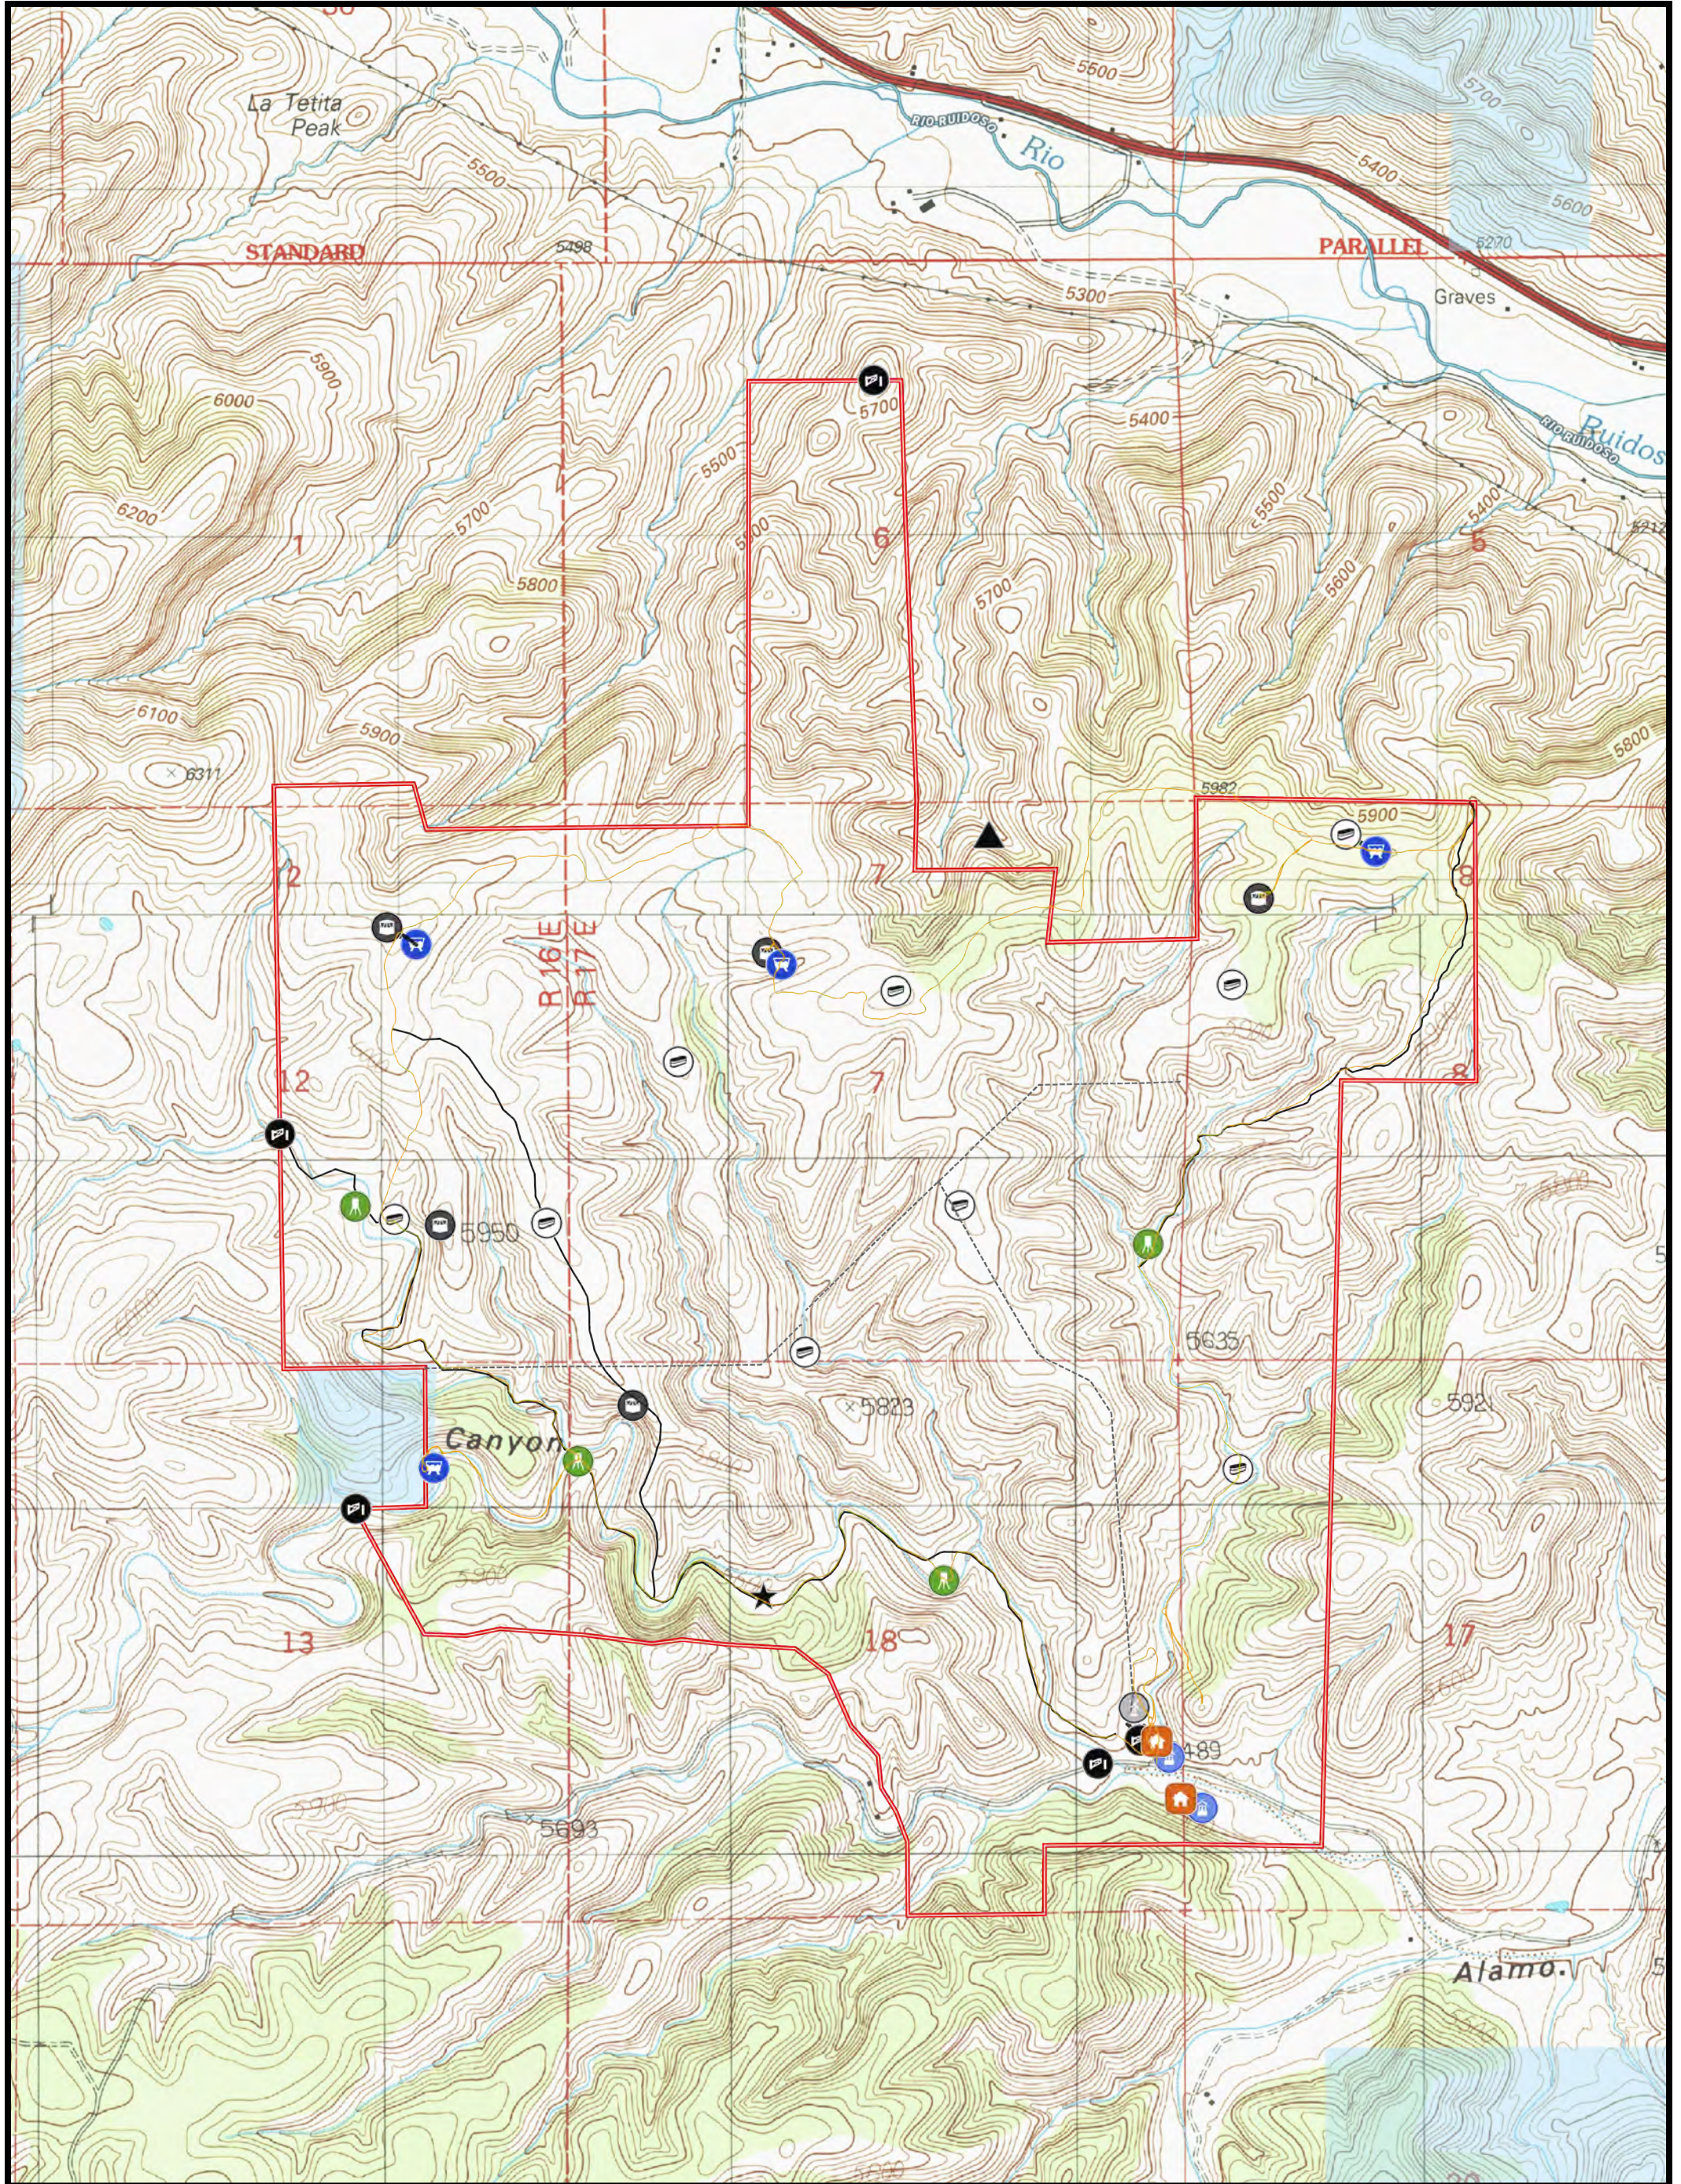

Alamo Canyon Hunting Ranch

2,090± acre | Hondo, New Mexico | Lincoln County

Chas. S. Middleton
AND SON LLC
FARM - RANCH SALES AND APPRAISALS
est. 1920

- Blind
- Feeder
- Fence
- Gate
- House
- Trough
- Water Storage Tank
- Well
- Windmill
- Primary Road
- River/Creek

2,090± acre | Hondo, New Mexico | Lincoln County

Chas. S. Middleton
AND SON LLC
FARM - RANCH SALES AND APPRAISALS
est. 1920

- Blind
- Feeder
- Fence
- Gate
- House
- Trough
- Water Storage Tank
- Well
- Windmill
- Primary Road
- River/Creek