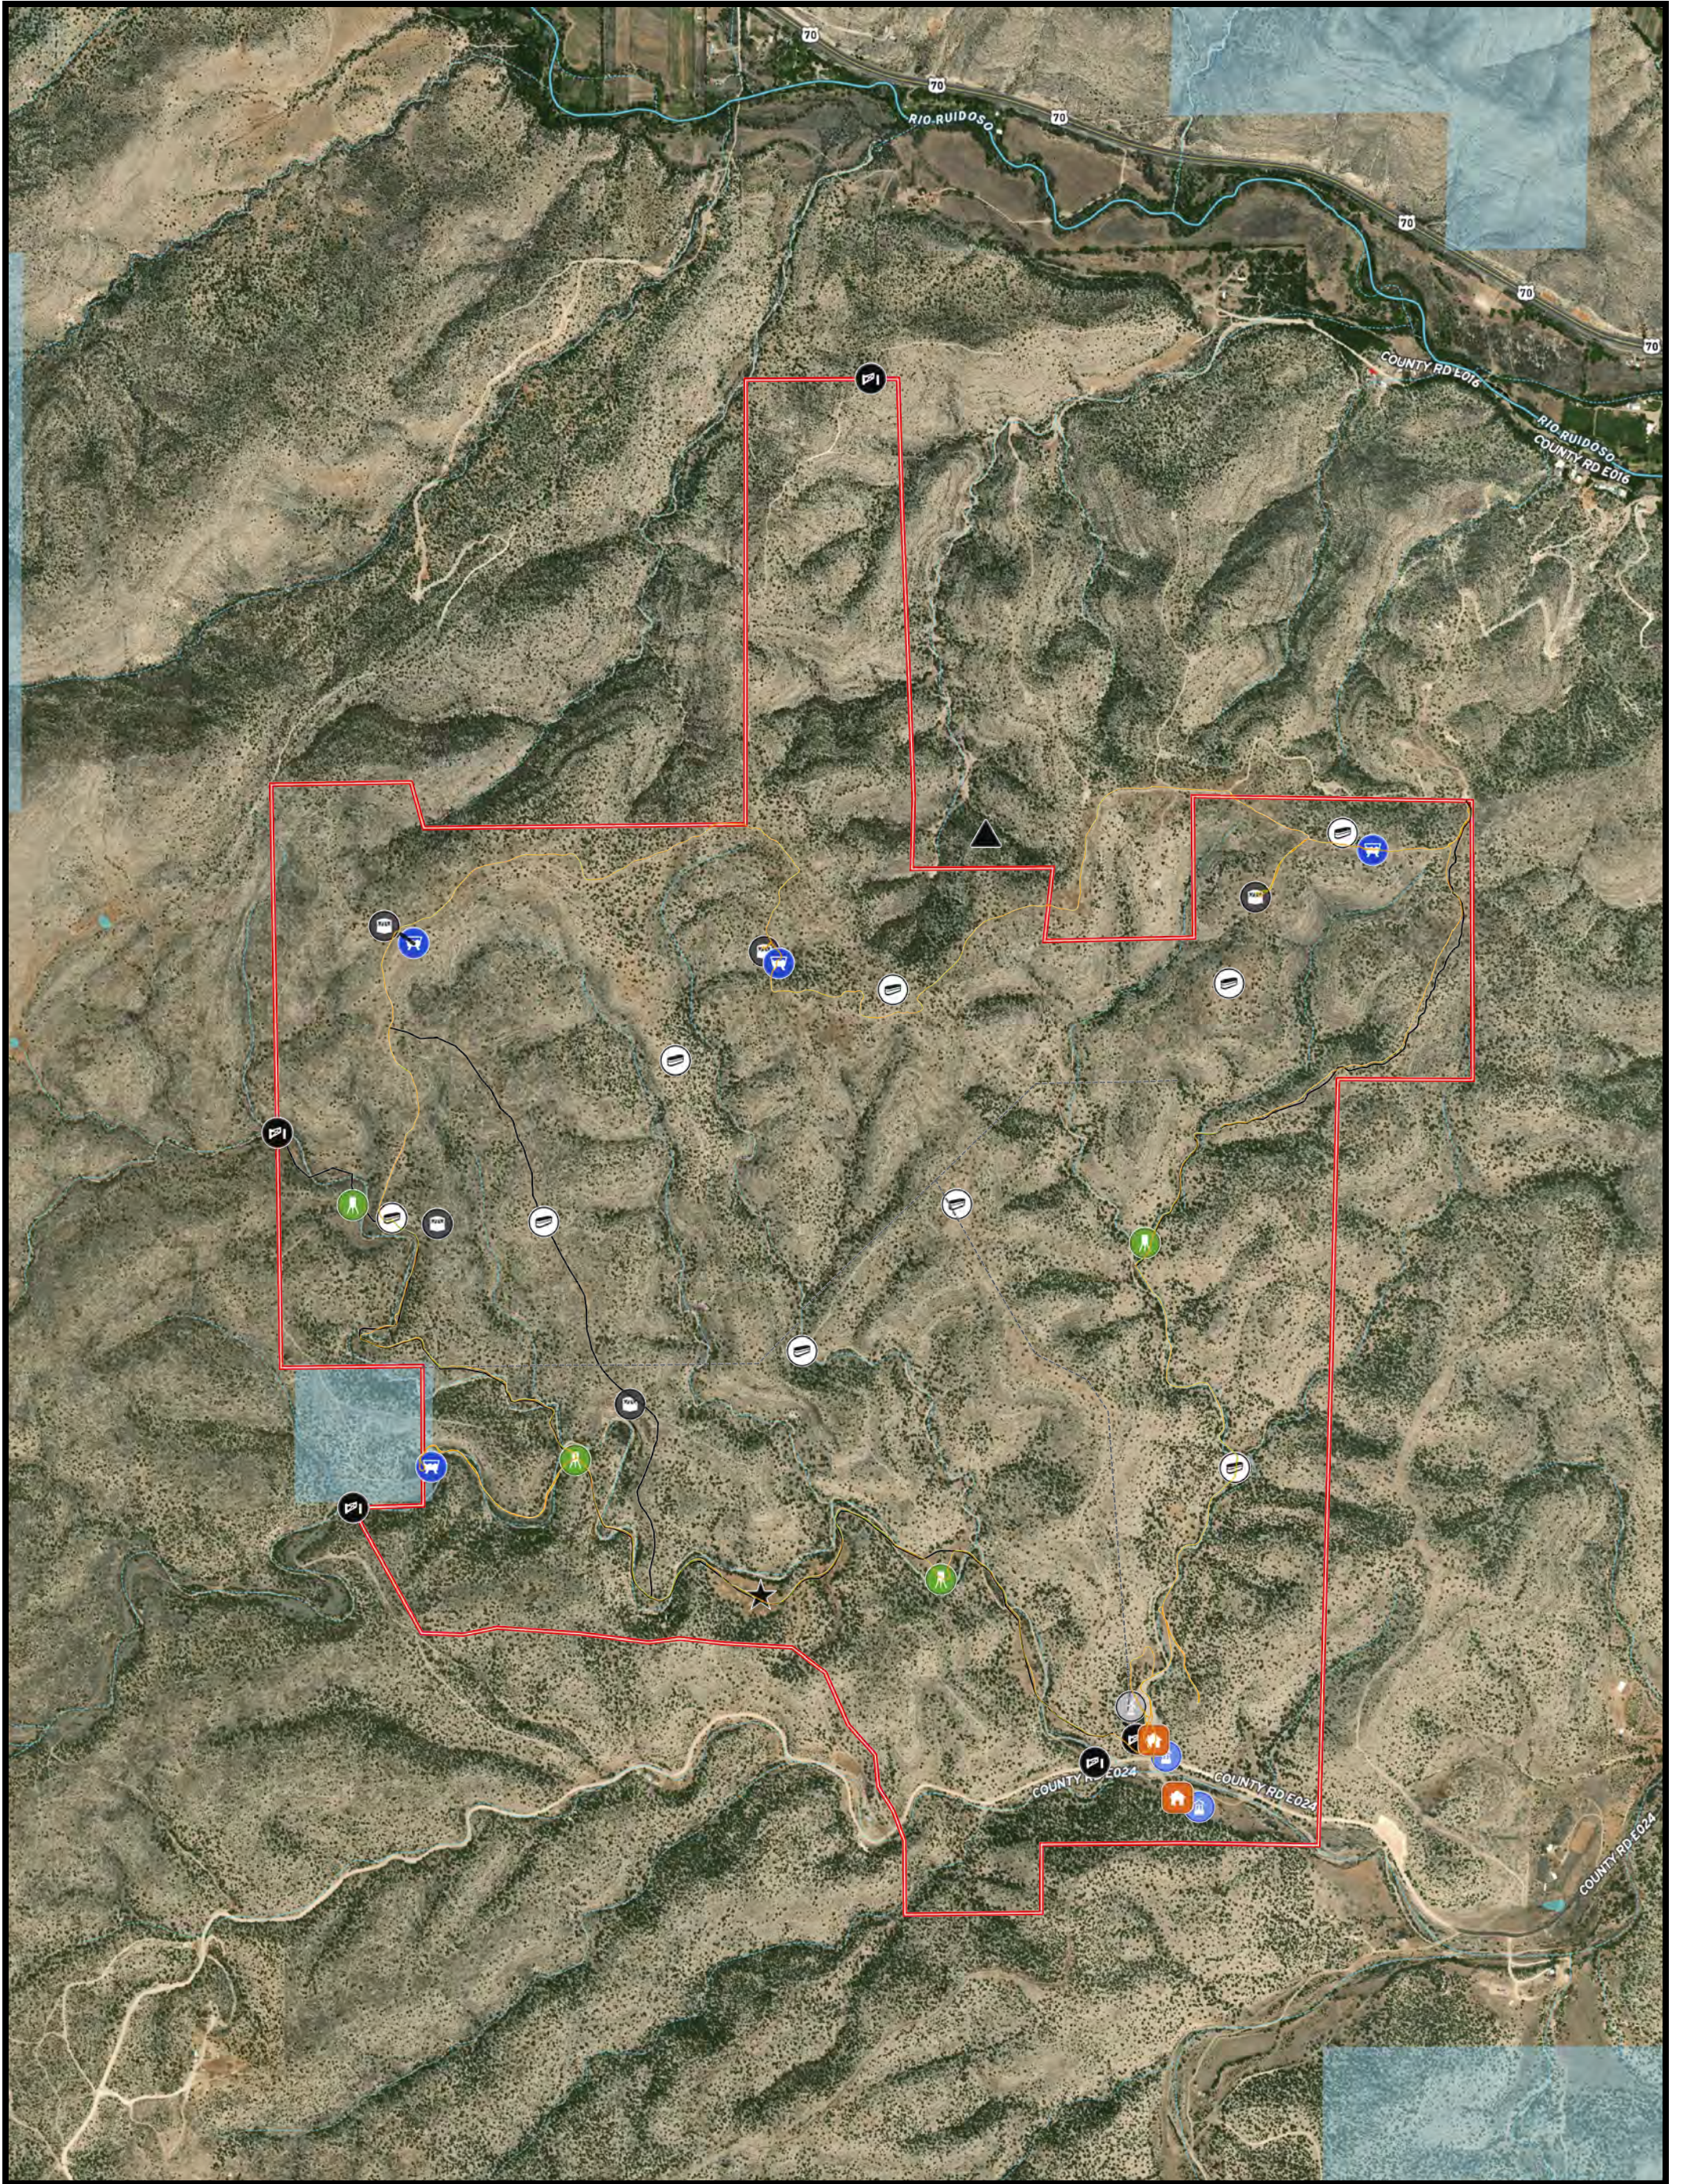

Alamo Canyon Hunting Ranch

2,090± acre | Hondo, New Mexico | Lincoln County

Chas. S. Middleton
AND SON LLC
FARM - RANCH SALES AND APPRAISALS
est. 1920

- Blind
- Feeder
- Fence
- Gate
- House
- Trough
- Water Storage Tank
- Well
- Windmill
- Primary Road
- River/Creek

2,090± acre | Hondo, New Mexico | Lincoln County

Chas. S. Middleton
AND SON LLC
FARM - RANCH SALES AND APPRAISALS
est. 1920

- Blind
- Feeder
- Fence
- Gate
- House
- Trough
- Water Storage Tank
- Well
- Windmill
- Primary Road
- River/Creek